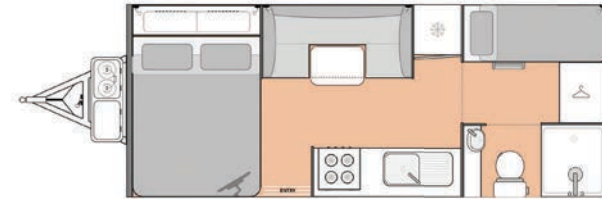

19ft bunk ensuite

Tare : 2600kg
T/ball : 140kg
Height : 3050mm
Width : 2500mm
Length : 7985mm