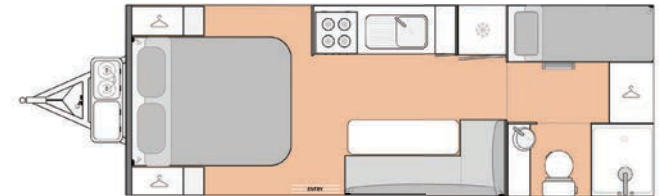

21ft bunk ensuite

Tare : 2800kg
T/ball : 200kg
Height : 3050mm
Width : 2500mm
Length : 8510mm

Features : Stone guard, XT suspension, 2 x 100ah Lithium batteries, 2 x 200w solar panels, Underbody protection, Filament sprayed wheel arches, Bolted furniture, Composite floor, Flat profile windows, Enhanced Warranty

3 year bumper to hitch warranty

Walkinshaw engineered

Australian Made