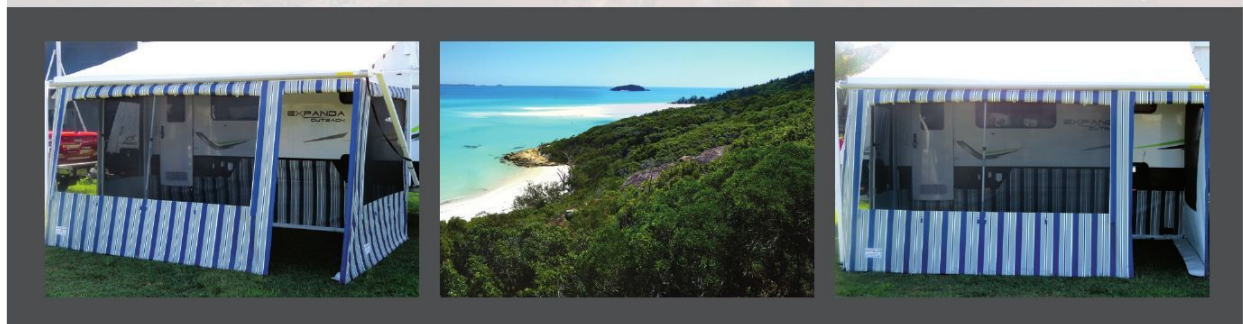

### FEATURES:

- ✓ 2 Doors – 1 in the long wall and 1 in an end wall
- ✓ 3 Windows – 1 in each end wall and 1 in the long wall
- ✓ Windbreak
- ✓ Upright poles
- ✓ Curved Roof Rafter
- ✓ Jag Clip attachment