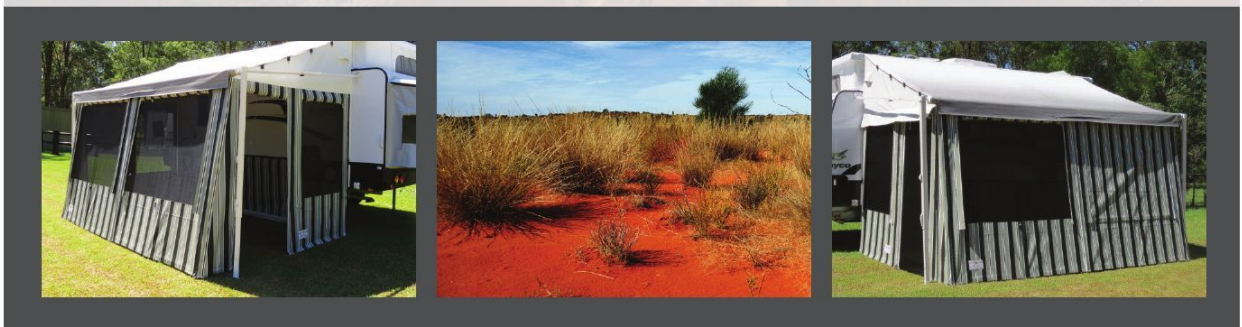

### FEATURES:

- ✓ 2 Doors – 1 in the long wall and 1 in an end wall
- ✓ 3 Windows – 1 in each end wall and 1 in the long wall
- ✓ Windbreak
- ✓ Upright poles
- ✓ Curved Roof Rafter
- ✓ Jag Clip attachment

### FEATURES:

- ✓ 2 Doors – 1 in each end wall
- ✓ 4 windows – 1 in each wall and 2 in the long wall
- ✓ 2 Flyscreen doors
- ✓ Long wall split in to 2 pieces
- ✓ Windbreak
- ✓ Upright poles
- ✓ Curved Roof Rafter
- ✓ Jag Clip attachment