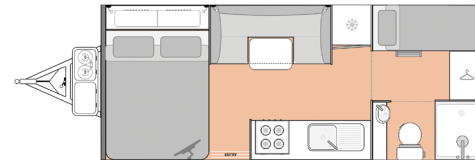

19FT BUNK ENSUITE

TARE : 2500KG
T/BALL : 120KG
HEIGHT : 2950MM
WIDTH : 2500MM
LENGTH : 7985MM