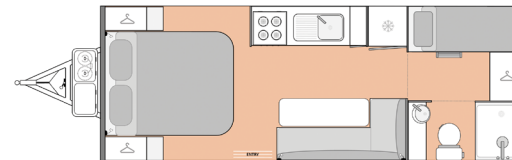

21FT BUNK ENSUITE

TARE : 2700KG
T/BALL : 180KG
HEIGHT : 2950MM
WIDTH : 2500MM
LENGTH : 8510MM

21FT BUNK ADVENTURER

TARE : 2800KG
T/BALL : 220KG
HEIGHT : 3050MM
WIDTH : 2500MM
LENGTH : 8531MM