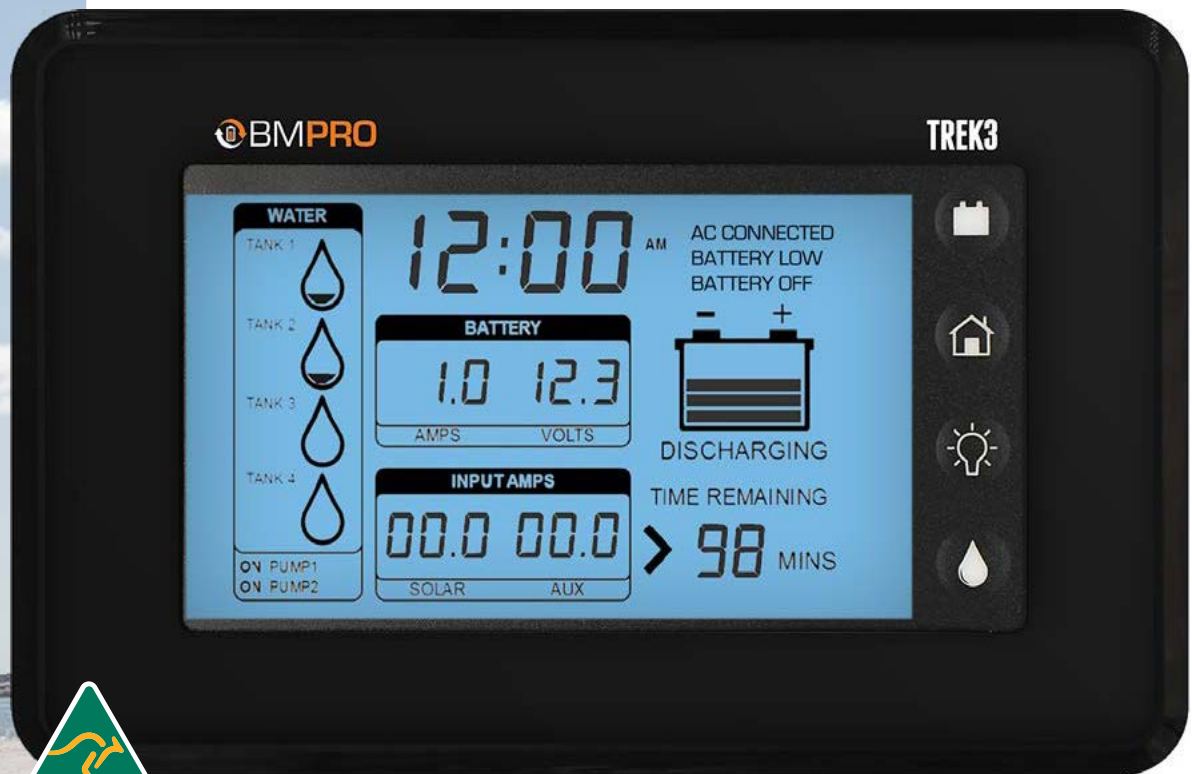

BATTERY MONITORS

BATTERYCHECK100

Wireless Bluetooth Battery Monitor

KEY FEATURES

- Communicates via Bluetooth
- Free app on Google Play and iTunes App Store
- Easy DIY installation
- Works with batteries in parallel (7A-800A battery bank)
- Internal shunt capacity - 100A peak, 80A continuous
- Compatible with any deep cycle 12V lead acid, AGM and gel battery

BATTERYCHECKPRO

Wireless Bluetooth Battery Monitor Lead Acid and Lithium Batteries

KEY FEATURES

- Communicates via Bluetooth
- Free app on Google Play and iTunes App Store
- Easy DIY installation
- Works with batteries in parallel (7A-800A battery bank)
- Internal shunt capacity - 300A peak, 240A continuous
- Compatible with deep cycle lead acid, AGM, Gel and LiFePO4 batteries

RVVIEW2

12V Battery Monitor

MONITOR

- Battery voltage and charge status
- Battery charging and discharging currents
- Auxiliary and solar charging currents
- Level indication of up to 4 water tanks
- Battery on/off status

OTHER FEATURES

- Separate water tank screen
- Function to disconnect the battery from the load
- Includes OdysseyLink103 to enable connection to the free Odyssey app

TREK3

RV Battery Monitor

MONITOR

- Battery voltage and charge status
- Battery charging and discharging currents
- Auxiliary solar charging currents
- Time remaining to discharge
- Levels of up to 4 water tanks
- Time AM/PM
- Water pump status
- Battery on/off status